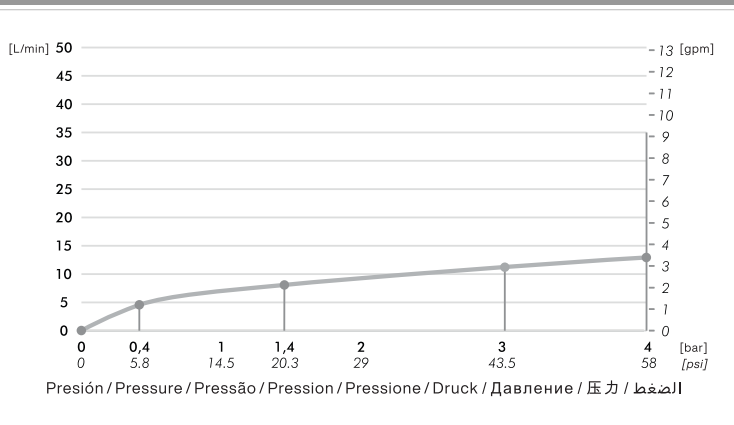

Diagram

*dimensions in millimeters
*dimensions in inches

Finishes

Product detail

Instalation	On deck or sink
Material	Chrome metal
Pressure	0.4 a 4 bar

Included

Armed set
Fixation set
Rosette set
Flexibles

Flow rate chart