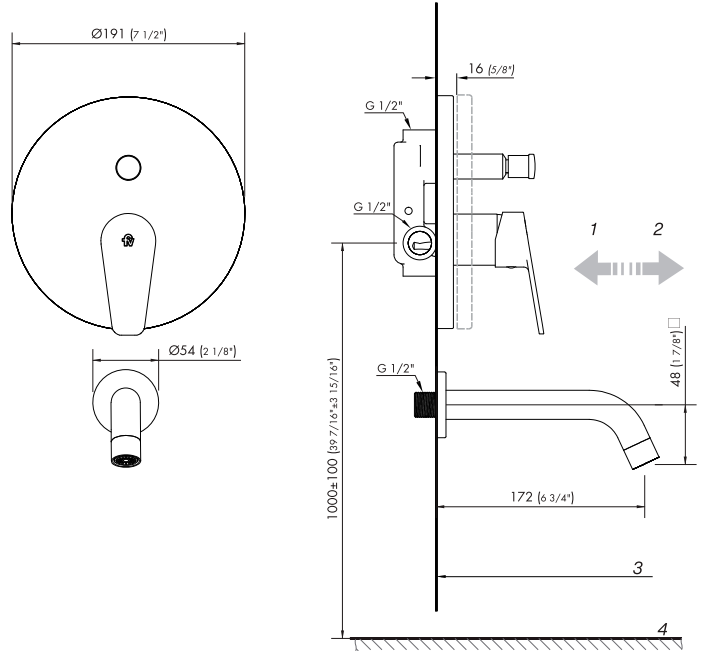

Detalle técnico

Instalación	Embutido
Material	Metal cromado
Presión de operación	0.4 a 4 bar

Incluye

Cuerpo armado
Folleto
Tapa vista
Manija armada
Pico salida
Roseta para pico

Gráfico de cálculos de operación

BLEST

Shower and tub mixer without hand shower.

Code Z106/L9.0

Diagram

*dimensions in millimeters

*dimensions in inches

Finishes

Product detail

Instalation	Wall mounted
Material	Chrome metal
Pressure	0.4 a 4 bar

Included

Armed set
Brochure
Cover view
Armed handle
Spout
Spout rosette

Flow rate chart

Flow measurement was performed with body water outlet free of restrictions.

Informações técnicas

Instalação	De parede
Material	Metal cromado
Pressão de uso	0.4 a 4 bar

Incluído

Conjunto armado
Folheto
Tampa
Volante montado
Bica de saída
Canopla para bica

Gráfico de cálculo de operação