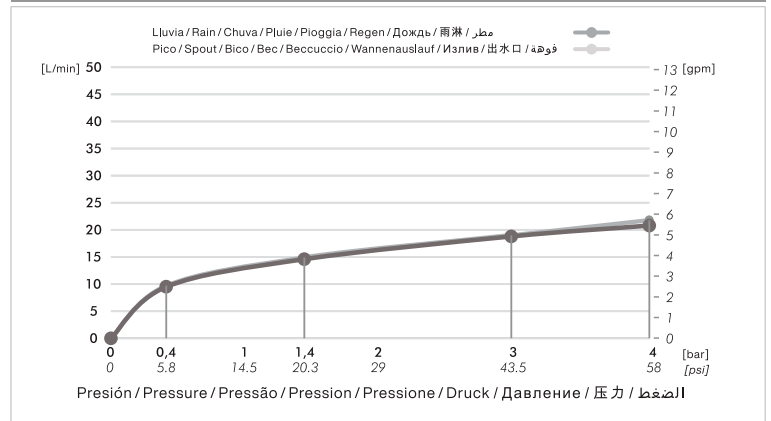

Gráfico de cálculo de operação

A medição do fluxo foi realizada com a saída do corpo livre de restrições.