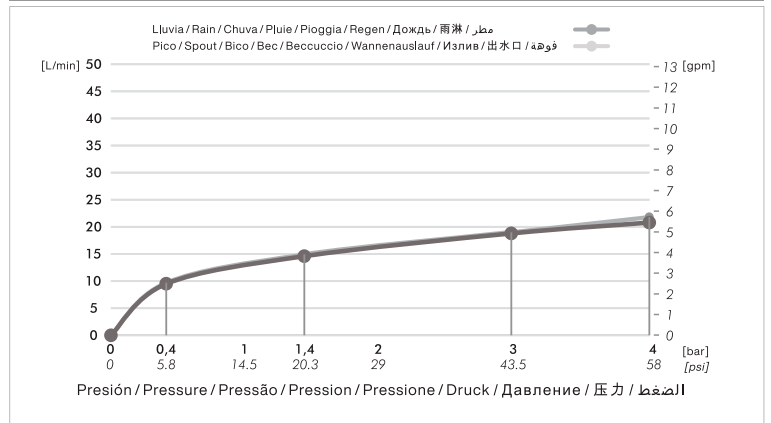

Instalation	Wall mounted
Material	Chrome metal
Pressure	0.4 a 4 bar

Included

Armed set
Brochure
Cover view
Armed handle
Spout
Spout rosette

Flow rate chart

Flow measurement was performed with body water outlet free of restrictions.