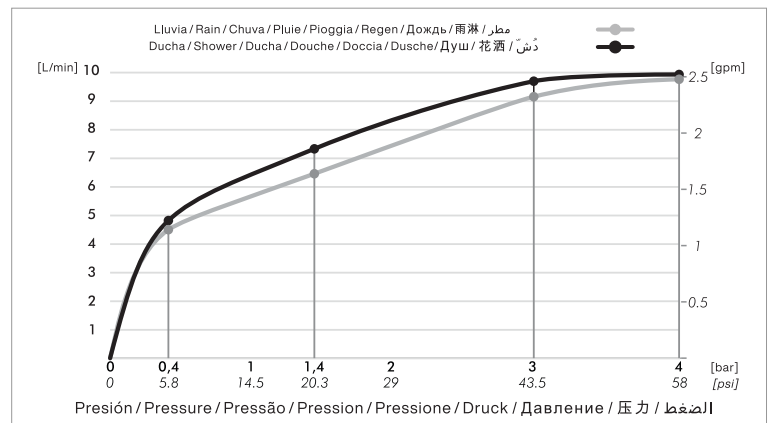

Operation calculation chart

La medición del flujo se realizó con el cuerpo dejando el cuerpo libre de restricciones.