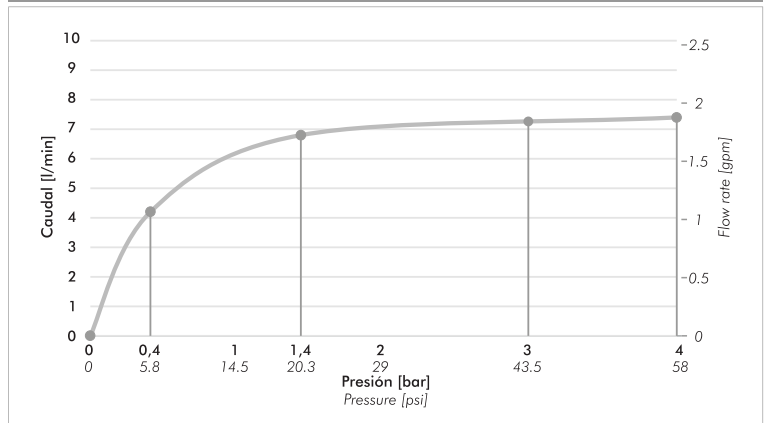

Product detail

Installation	Wall mounted
Material	Chrome metal
Pressure	0.4 a 4 bar

Included

Full set
Installation guide

Flow rate chart

Flow measurement was performed with body water outlet free of restrictions.