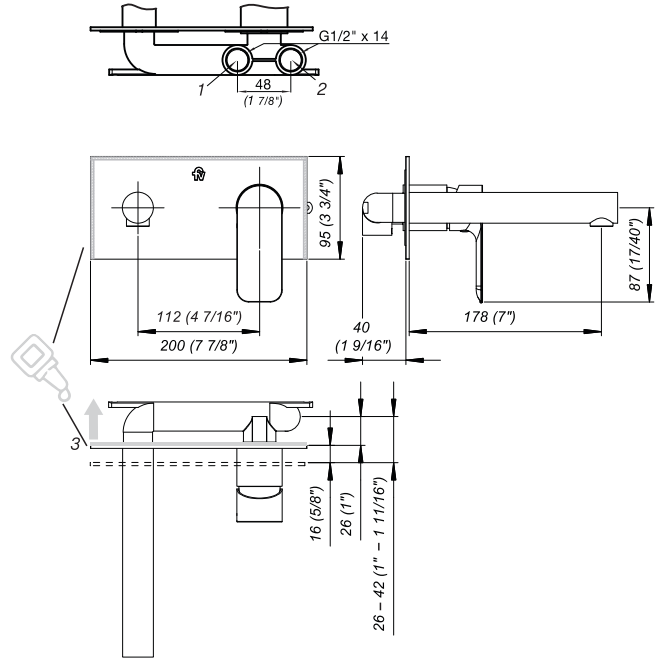

COTY

Juego monocomando para lavatorio de pared.

Código Z206/D9H.0

Plano

*dimensiones en milímetros
*dimensiones en pulgadas

Acabados

Detalle técnico

Instalación	En la pared
Material	Metal cromado
Presión de operación	0.4 a 4 bar

UTILIZA SIEMPRE REPUESTOS ORIGINALES FV

COTY

Built-in single handle lavatory set.

Code Z206/D9H.0

Diagram

*dimensions in millimeters

*dimensions in inches

Finishes

Product detail

Installation	Wall mounted
Material	Chrome metal
Pressure	0.4 a 4 bar

Included

Full set
Installation guide

Flow rate chart

Flow measurement was performed with body water outlet free of restrictions.