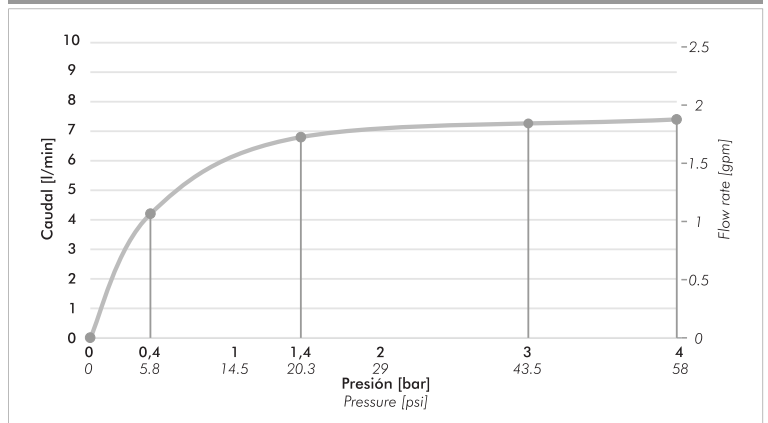

Product detail

Installation	Wall mounted
Material	Chrome metal
Pressure	0.4 a 4 bar

Included

Full set
Installation guide

Flow rate chart

Flow measurement was performed with body water outlet free of restrictions.