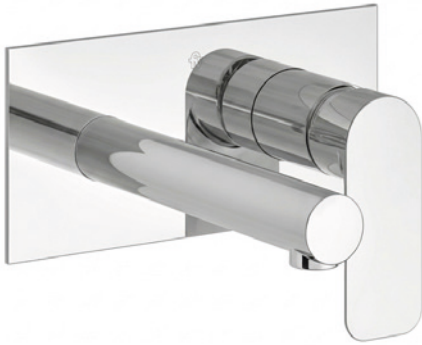

COTY

Juego monocomando para lavatorio de pared.

Código Z206/D9.0

Plano

*dimensiones en milímetros
*dimensiones en pulgadas

Acabados

Detalle técnico

Instalación	En la pared
Material	Metal cromado
Presión de operación	0.4 a 4 bar

COTY

Built-in single handle lavatory set.

Code Z206/D9.0

EN

Diagram

*dimensions in millimeters

*dimensions in inches

Finishes

Product detail

Installation	Wall mounted
Material	Chrome metal
Pressure	0.4 a 4 bar

Included

Full set
Installation guide

Flow rate chart

Flow measurement was performed with body water outlet free of restrictions.