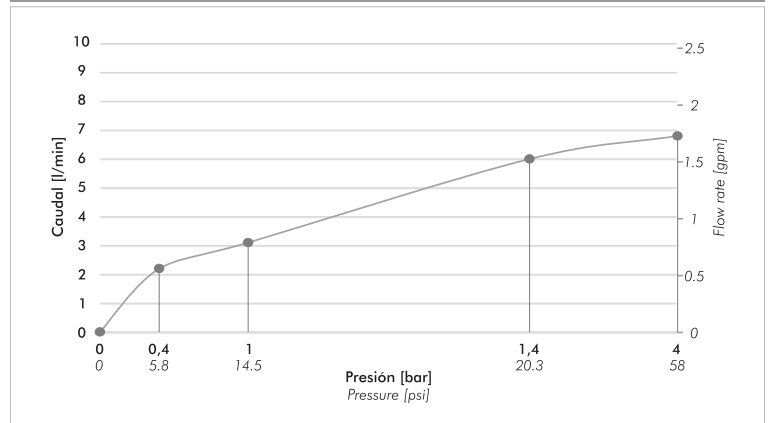

Flow rate chart

Flow measurement was performed with body water outlet free of restrictions.