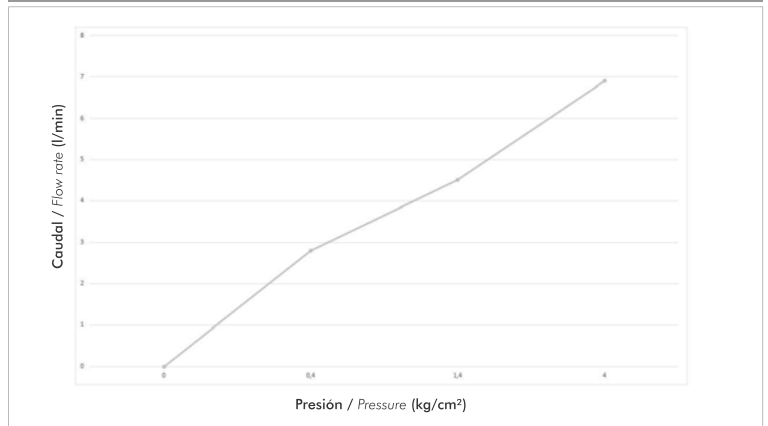

Instalation	Deck mounted
Material	Chrome metal
Pressure	0.4 a 4 bar
Item weight	1,900 kg
Volume	7.875 cm ³

Included

Armed set with flexibles
Fixing set
Brochure
Conectors 9/16" UNEF

Flow rate chart

Flow measurement was performed with body water outlet free of restrictions.