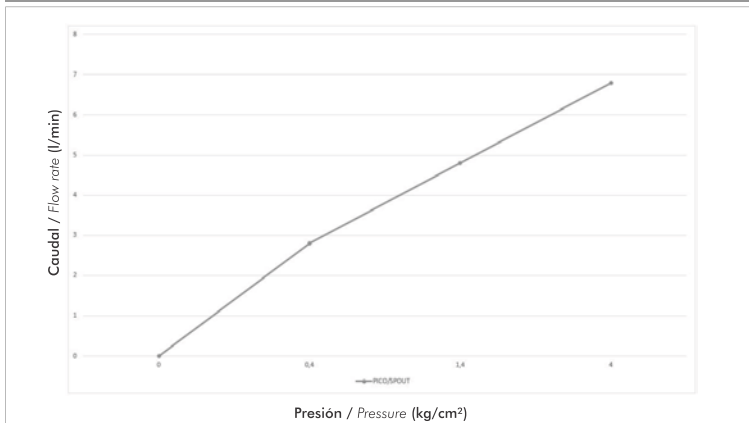

Gráfico de cálculo de operação

Sobre nós

Bernardo de Irigoyen 1053 - B1604AFC
Florida - Pcia. de Buenos Aires - Argentina
Tel.: +54 (011) 4730-5300

Contato

Web: www.grupofv.com
E-mail: contacto@grupofv.com
Facebook: [Grupofvoficial](https://www.facebook.com/grupofvoficial) Instagram: [grupofvoficial](https://www.instagram.com/grupofvoficial)

UTILIZE SEMPRE
PEÇAS DE
REPOSIÇÃO
ORIGINAIS