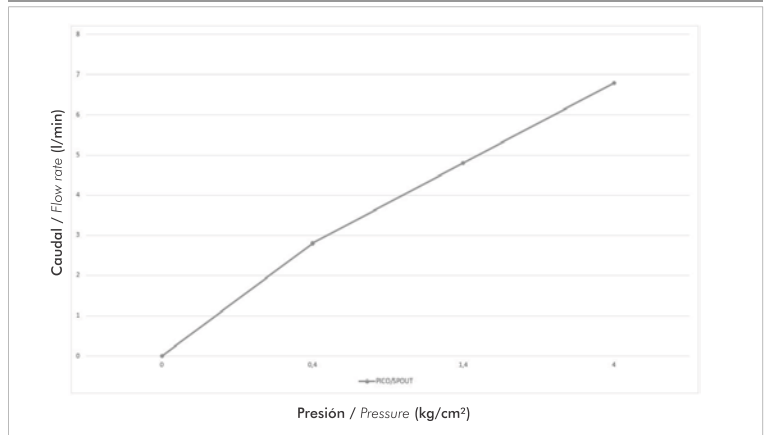

UTILIZA SIEMPRE REPUESTOS ORIGINALES FV

SUCHE

Single handle Vessel faucet.

Code Z181.02/S9.0

EN

Diagram

Finishes

Product detail

Instalation	Deck mounted
Material	Chrome metal
Pressure	0.4 a 4 bar
Item weight	2 kg
Volume	8.400 m ³

Included

Armed set with flexibles
Fixing set
Brochure
Conectors 9/16" UNEF

Flow rate chart

Flow measurement was performed with body water outlet free of restrictions.