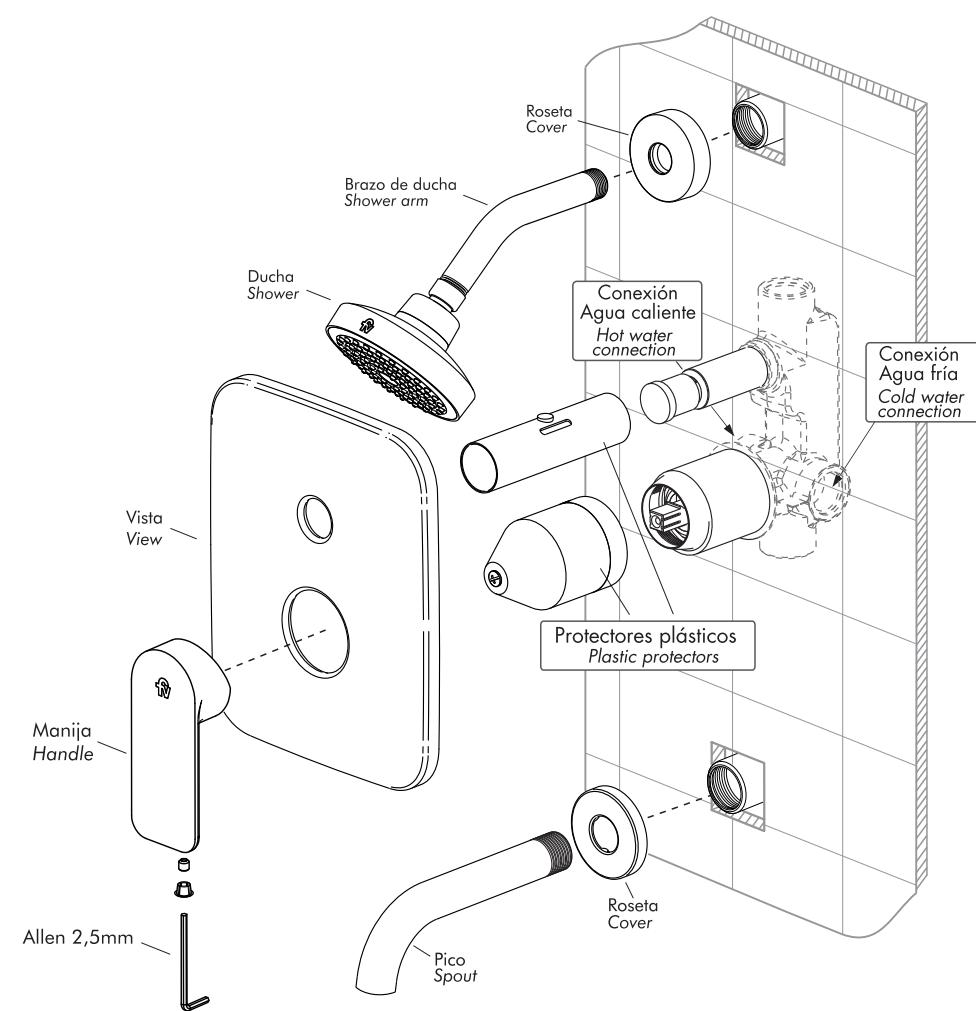

N°	Description	Date	Name	N°	Description	Date	Name								
								Modifications							
Specifications:															
Paper: 70-80 g															
Color: BLACK / FRONT-BACK															
Measurements: 290 x 210 (Draw scale 1:1)															
Drawn: 23/11/2023 D. Walker Checked: Approved: 11/03/2024				Description: BOOKLET Code: FOLL-Z106/M7 Edition:											
Replaces: