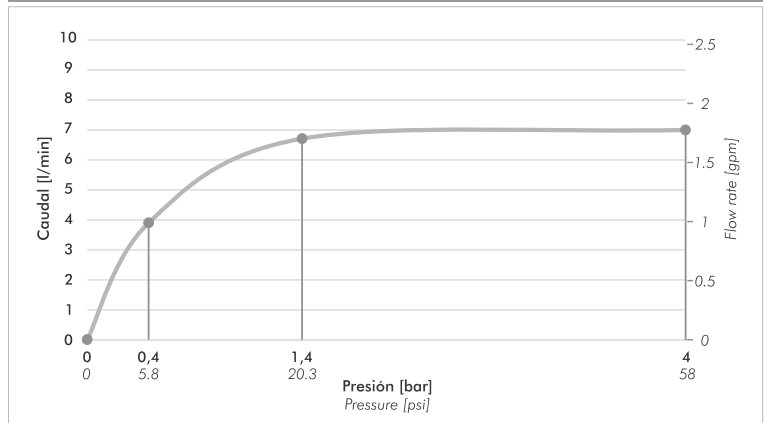

Flow rate chart