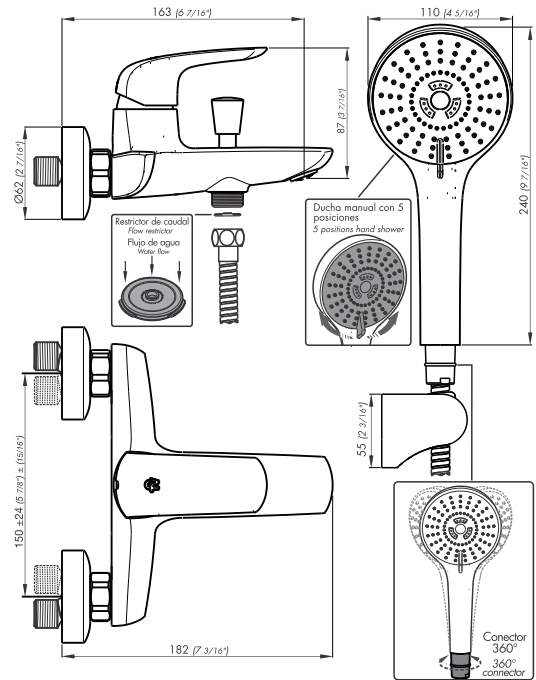

Detalle técnico

Instalación	Sobre pared
Material	Metal cromado
Presión de operación	0.4 a 5.5 bar (5.8 a 80 PSI)
Peso	2.20 kg
Volumen	0.006 m ³

Incluye

Juego armado

Ducha manual con funciones

Manguera flexible metálica con conector giratorio

UTILIZA
SIEMPRE
REPUESTOS
ORIGINALES
FV

EPUYÉN

Single handle external shower/tub set.
Hand shower included.

Code Z310/L2.0

EN

Diagram

*dimensions in millimeters

*dimensions in inches

Finishes

Product detail

Instalation	On deck or sink
Material	Chrome metal
Pressure	0.4 a 5.5 bar (5.8 a 80 PSI)
Item weight	2.20 kg
Volume	0.006 m ³

Included

Armed set
Hand shower with functions
Flexible metal hose with connector

Efficiency

Maximum shower output flow
under pressure 5.5BAR (80PSI)

Consumption

9.5 l/m (2.5 gpm)

Maximum peak output flow
under pressure 0.4BAR (5.8PSI)

7.5 l/m (2 gpm)

Features

+Info