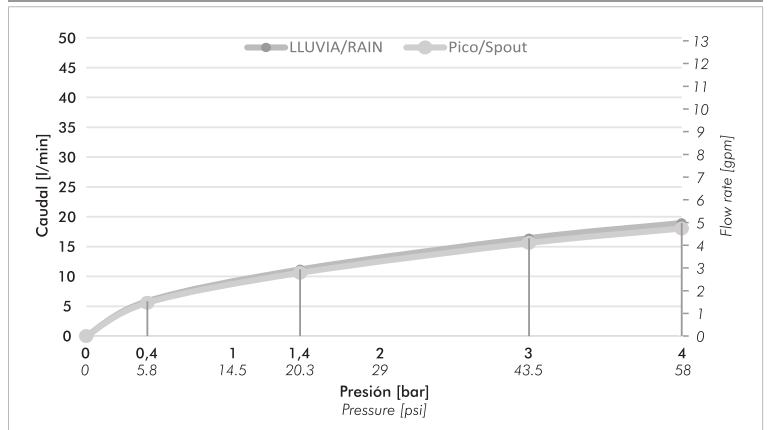

EPUYÉN

Single-lever shower mixer with transfer.

Code Z106.05/L2.0

EN

Diagram

*dimensions in millimeters

*dimensions in inches

Finishes

Product detail

Instalation	On bathroom wall
Material	Chrome metal
Pressure	0.4 a 4 bar
Item weight	-----
Volume	0.003 m ³

Included

Body
Fixing set for visible cover
Complete Handle
Brochure
Base

Flow rate chart