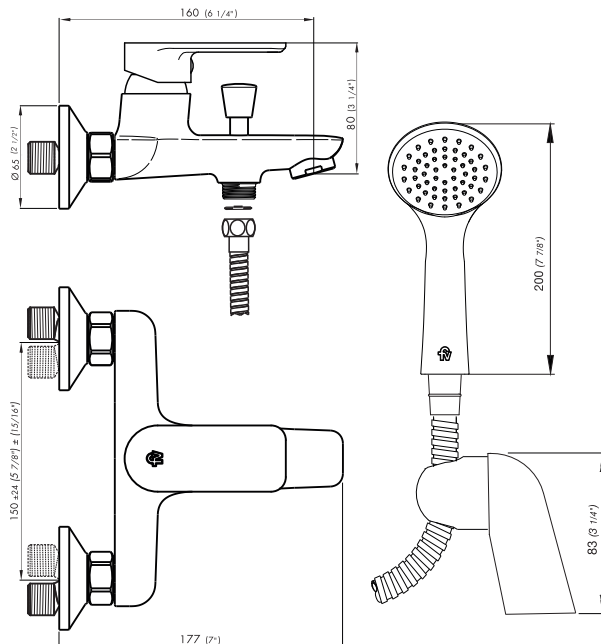

Instalación	Sobre pared
Material	Metal cromado
Presión de operación	0.4 a 4.0 bar

Incluye

Cuerpo armado
Folleto
Manguera
Soporte de ducha manual
Ducha manual
Conjunto excéntrico con roseta (x2)

Gráfico de cálculos de operación

FRIDA

Single handle shower/bath wall mount mixer, with eccentric couplings, diverter valve, with hand shower included.

Code Z310/M7

EN

Diagram

*dimensions in millimeters
*dimensions in inches

Finishes

Product detail

Instalation	Wall mounted
Material	Chrome metal
Pressure	0.4 a 4.0 bar

Included

Armed set
Brochure
Hose
Handheld shower holder
Hand shower
Eccentric set with rosette (x2)

Flow rate chart

Flow measurement was performed with body water outlet free of restrictions.