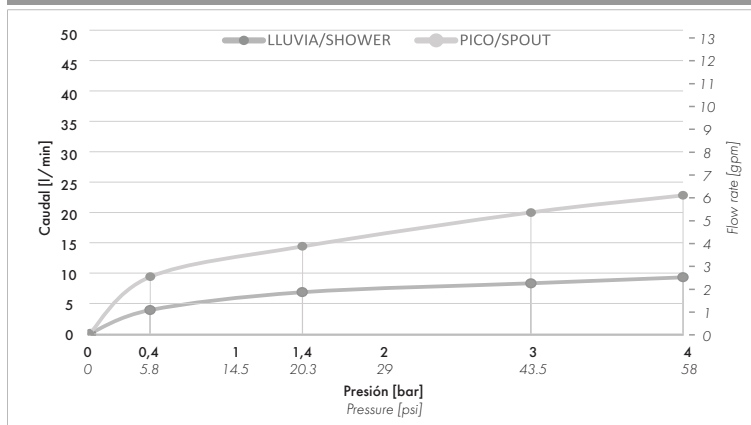

Instalación	Sobre pared
Material	Metal cromado
Presión de operación	0.4 a 4.0 bar

Incluye

Cuerpo armado
Folleto
Manguera
Soporte de ducha manual
Ducha manual
Conjunto excéntrico con roseta (x2)

Gráfico de cálculos de operación

FRIDA

Single handle shower/bath wall mount mixer, with eccentric couplings, diverter valve, with hand shower included.

Code Z310/M7

EN

Diagram

*dimensions in millimeters
*dimensions in inches

Finishes

Product detail

Instalation	Wall mounted
Material	Chrome metal
Pressure	0.4 a 4.0 bar

Included

Armed set
Brochure
Hose
Handheld shower holder
Hand shower
Eccentric set with rosette (x2)

Flow rate chart

Flow measurement was performed with body water outlet free of restrictions.