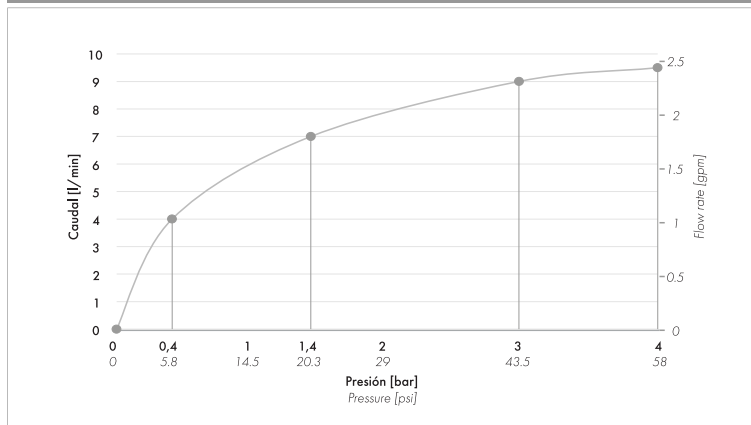

UTILIZA SIEMPRE REPUESTOS ORIGINALES FV

FRIDA

Single handle shower wall mount mixer, with eccentric couplings.
Hand shower included

Code Z311/M7

EN

Diagram

*dimensions in millimeters
*dimensions in inches

Finishes

Product detail

Instalation	Wallmounted
Material	Chrome metal
Pressure	0.4 a 4 bar

Included

Armed set
Brochure
Hose
Handheld shower holder
Hand shower
Eccentric set with rosette (x2)

Flow rate chart

Flow measurement was performed with body water outlet free of restrictions.