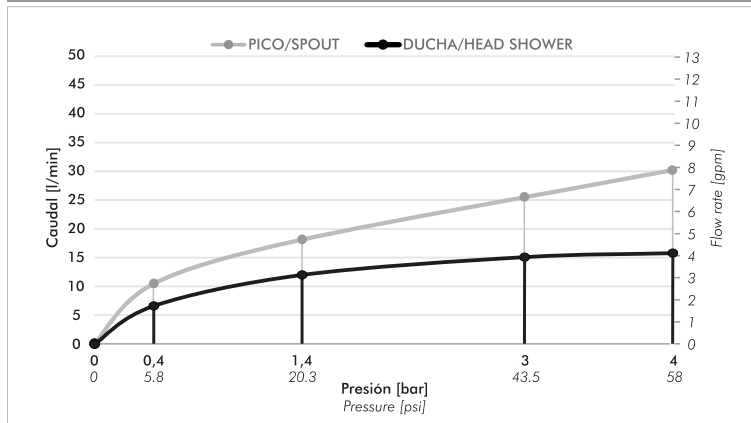

Detalle técnico

Instalación	Sobre pared
Material	Metal cromado
Presión de operación	0.4 a 4 bar
Peso	1 kg
Volumen	-- cm ³

Incluye

Cuerpo armado	Roseta para ducha
Manija armada	Pico salida
Tapa vista	Roseta para pico
Folleto	
Cabezal de ducha	

Diagram

*dimensions in millimeters
*dimensions in inches

Finishes

Product detail

Instalation	wall mounted
Material	Chrome metal
Operating pressure	0.4 a 4 bar
Weight	1 kg
Volume	-- cm ³

Included

Armed body	Shower rosette
Armed handle	Output peak
Cover view	Spout rosette
Brochure	
Shower head	

Flow rate chart

Flow measurement was performed with body water outlet free of restrictions.

Features

About us

Bernardo de Irigoyen 1053 - B1604AFC
Florida - Pcia. de Buenos Aires - Argentina
Tel.: +54 (011) 4730-5300