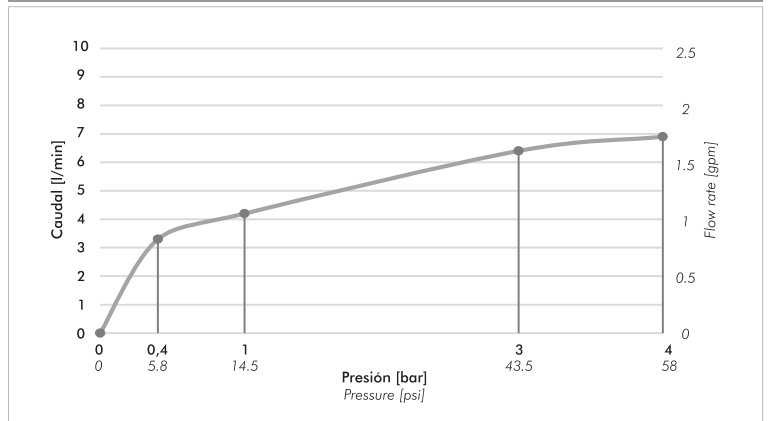

Finishes

Product detail

Installation	wall mounted
Material	Chrome metal
Operating pressure	0.4 a 4 bar
Weight	1 kg
Volume	-- cm ³

Included

Armed body
Armed handle
Cover view
Brochure

Flow rate chart

Flow measurement was performed with body water outlet free of restrictions.