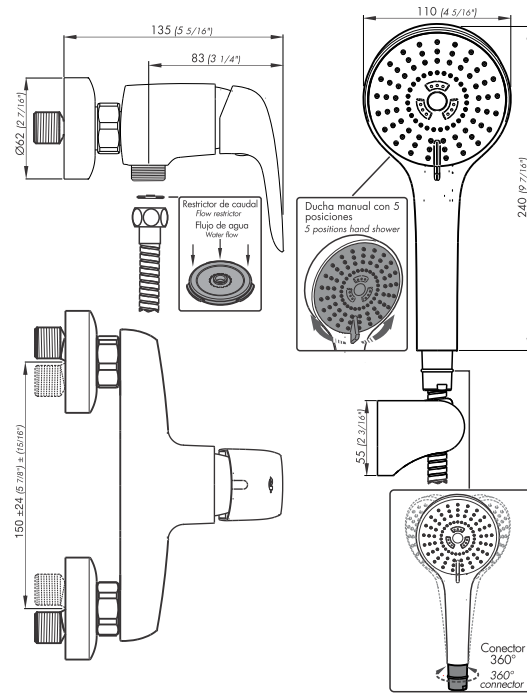

## Diagram

\*dimensions in millimeters

\*dimensions in inches

## Product detail

Instalation	On deck or sink
Material	Chrome metal
Pressure	0.4 a 5.5 bar (5.8 a 80 PSI)
Item weight	1.70 kg
Volume	0.006 m <sup>3</sup>