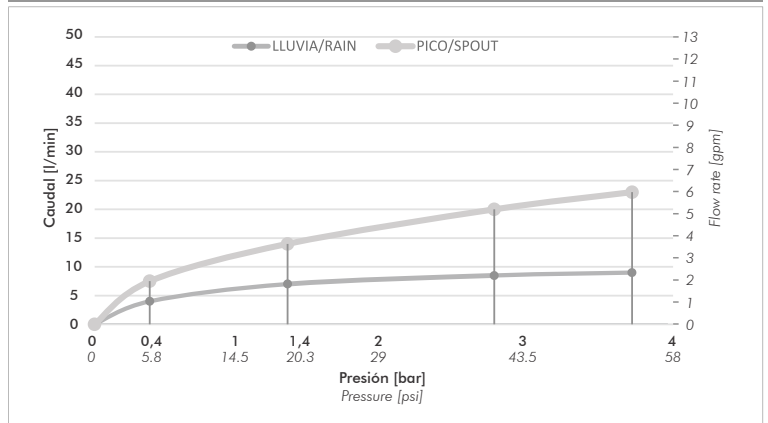

Instalación	Sobre pared
Material	Metal cromado
Presión de operación	0.4 a 4 bar
Peso	-
Volumen	-

Incluye

Cuerpo armado
Folleto
Manguera
Soporte ducha manual
Ducha manual
Conjunto excéntrico con roseta (x2)

Code Z310/S6

Diagram

*dimensions in millimeters
*dimensions in inches

Finishes

Product detail

Installation	Wall-mounted
Material	Chrome metal
Pressure	0.4 a 4 bar
Item weight	-
Volume	-

Included

Armed set
Brochure
Hose
Hand shower support
Hand shower
Eccentric set with rosette (x2)

Features

Flow rate chart

Flow measurement was performed with body water outlet free of restrictions.

+Info

About us

Bernardo de Irigoyen 1053 - B1604AFC
Florida - Pcia. de Buenos Aires - Argentina
Tel.: +54 (011) 4730-5300