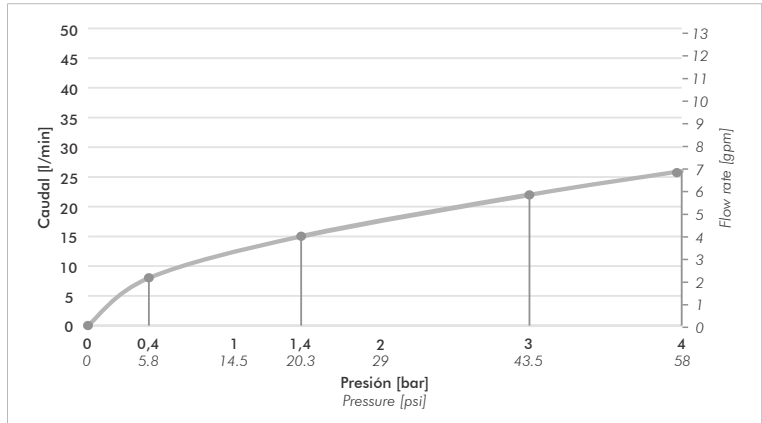

Incluye

Cuerpo armado
Folleto
Tapa vista

Gráfico de cálculos de operación

La medición de caudal fue realizada con la salida del cuerpo libre de restricciones.

Características

+Info

Nosotros

Bernardo de Irigoyen 1053 - B1604AFC
Florida - Pcia. de Buenos Aires - Argentina
Tel.: +54 (011) 4730-5300

SAUCO

In wall single handle shower mixer

Code Z108/S6.0

Diagram

*dimensions in millimeters
 *dimensions in inches

Finishes

Product detail

Instalation	Wall-mounted
Material	Chrome metal
Pressure	0.4 a 4 bar
Item weight	-
Volume	-

Included

Armed set
Brochure
Cover view

Flow rate chart

Flow measurement was performed with body water outlet free of restrictions.

Features

- Quality
- Durability
- Easy clean
- Complete package
- Coating
- Lifetime
- Easy to install