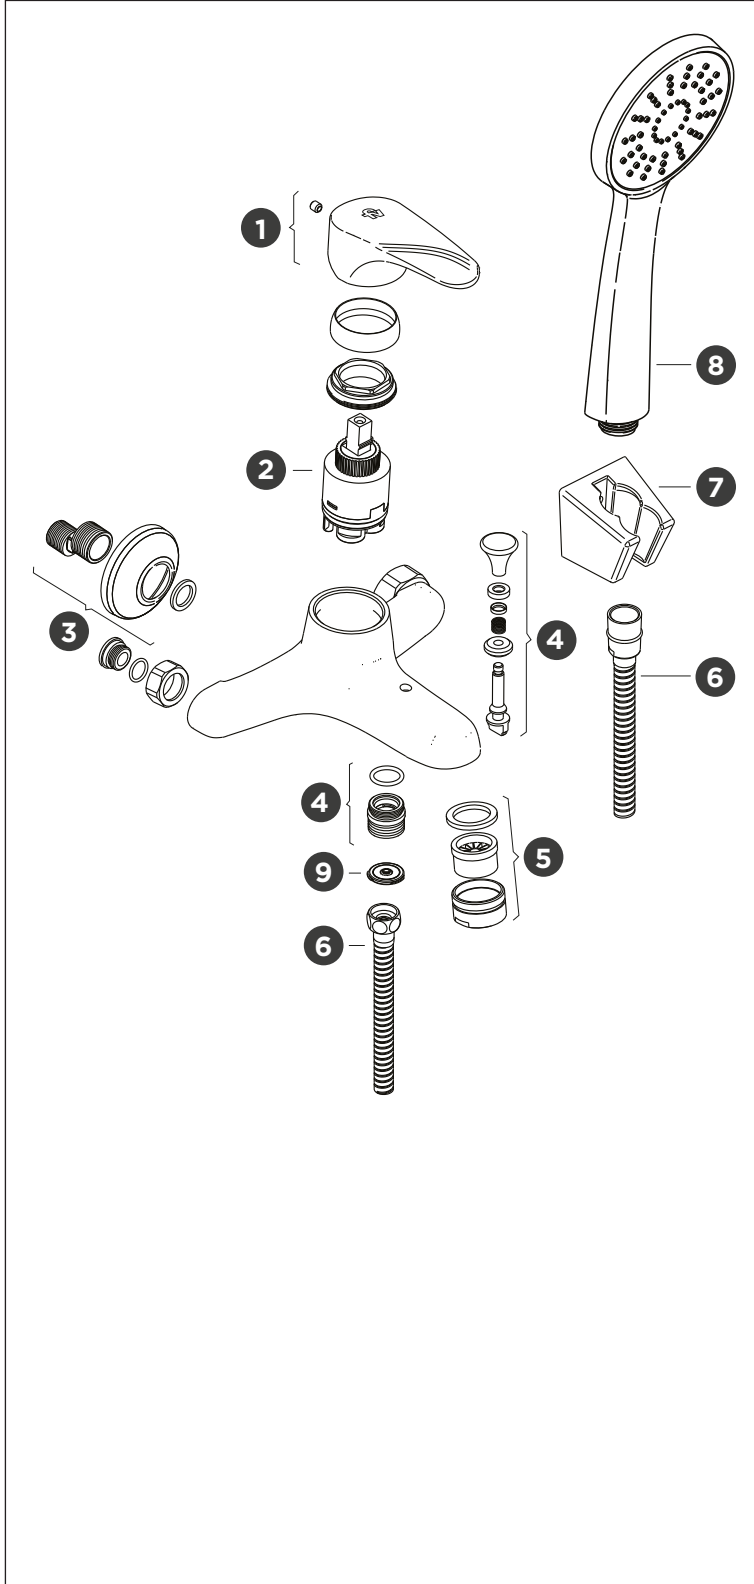

IGUAZÚ

Spare parts sheet

Code Z310/L5

Diagram

Code	Denomination
------	--------------

1	Z181/L5.14.0-R	Complete handle
2	Z411.01.25.0W-D	Ø 35 mm cartridge
3	Z405.3.A.0-R	Eccentric set
4	Z310/L5.5.0-D	Complete transfer
5	Z310/B1.4.0-D	Nozzle set
6	Z310/B1.25.0-D	Flexible hose
7	Z310/L5.15.0-D	Shower support
8	Z125.01-D	Hand shower
9	Z120.15-D	Flow restrictor - LEED (15 l/m) (4 gpm)