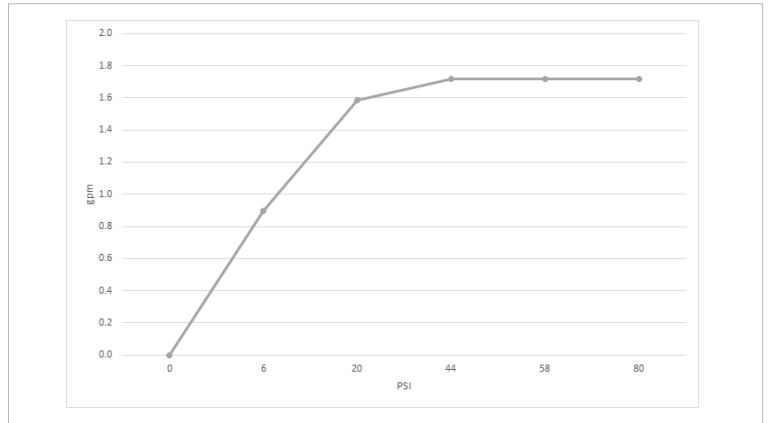

Flow rate chart

Flow measurement was performed with body water outlet free of restrictions.

+Info

About us

Bernardo de Irigoyen 1053 - B1604AFC
Florida - Pcia. de Buenos Aires - Argentina
Tel.: +54 (011) 4730-5300

Contact

Web: www.grupofv.com
E-mail: contacto@grupofv.com
Facebook: [Grupofvoficial](#) Instagram: [grupofvoficial](#)

ALLWAYS USE
ORIGINAL
FV SPARE
PARTS