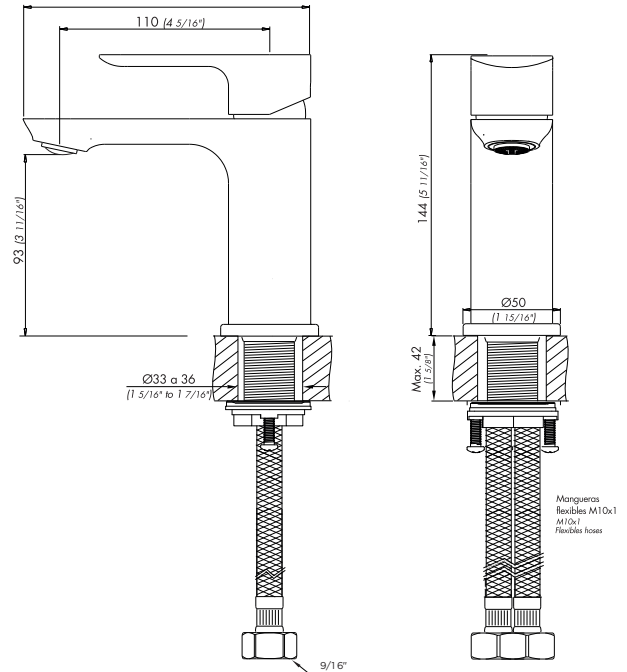

### Diagram

\*dimensions in millimeters

\*dimensions in inches

### Product detail

Instalation	Deck mounted
Material	Chrome metal
Pressure	0.4 a 4 bar
Item weight	1,24 kg
Volume	0.002 m <sup>3</sup>