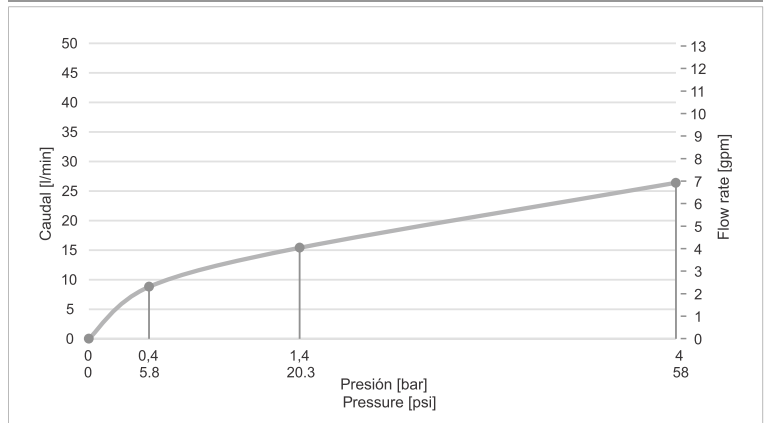

Instalation	Wall mounted
Material	Chrome metal
Pressure	0.4 a 4 bar
Item weight	0,80 kg
Volume	0.001 cm ³

Included

Full set
Trim
Installation guide

*dimensions in millimeters

*dimensions in inches

Flow rate chart

Flow measurement was performed with body water outlet free of restrictions.

Features

+Info

About us

Bernardo de Irigoyen 1053 - B1604AFC
Florida - Pcia. de Buenos Aires - Argentina
Tel.: +54 (011) 4730-5300