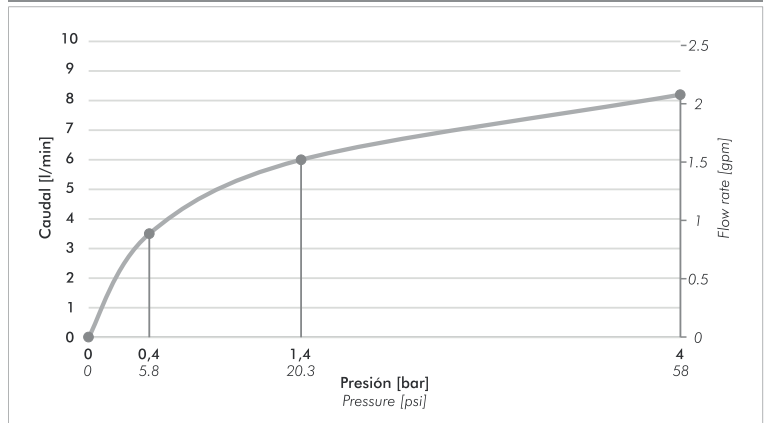

Incluye

Armed set
Brochure
Flexible M10 (x2)
Nipple G1/2"-UNEF9/16" (x2)
Fixing set
Rosette set

Features

*dimensions in millimeters

*dimensions in inches

Operation flow rate graphic

+Info

About us