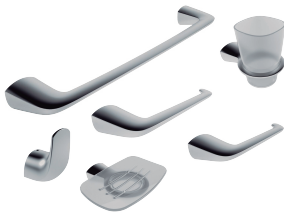

Juego monocomando para lavabo de pared. Desagüe con tapita.

Built-in single handle lavatory set, with chain and stopper drain assembly.

Z106/D8.0

Juego monocomando para bidé. Desagüe con tapita.

Single handle bidet set, with chain and stopper drain assembly.

Juego monocomando para bidé. Desagüe con tapita.

Single handle bidet set, with chain and stopper drain assembly.

Z411.04/L2

Juego monocomando para mesada de cocina con pico móvil.

Single handle deck mount kitchen mixer, with swivel spout.

Z163/L2

Toallero corto.
Short towel bar.

Z166/L2

Percha.
Robe hook.

Z168/L2*

Jabonera para aplicar.
Wall mount soap dish.

Z164/L2

Toallero barral, recto. 45cm.
Towel bar. 45cm.

Z164.04/L2

Toallero barral recto. 60cm.
Towel bar. 60cm.

Z167/L2

Portarrollo.
Toilet roll holder.

Z179.06/L2

Kit de 5 accesorios.
Kit includes 5 accessories.

Z169/L2*

Portacepillos.
Toothbrush holder.